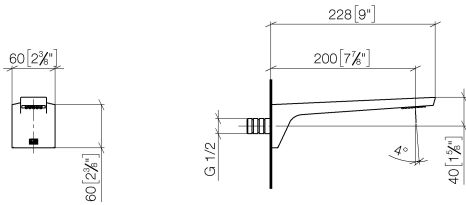

**CL.1 Wall-mounted basin spout without pop-up waste - Champagne (22kt Gold)**

CL.1

13 800 705

- 200mm projection
- fixed spout
- rectangular spray pattern with 40 individual jets
- hole diameter 37 mm
- lead-free
- 1/2" connection
- plug-link mounting
- max. flow 4.5 l/min
- This product can help a building meet the requirements of Green Building Rating Systems, e.g. LEED®, BREEAM®, DGNB

mm [inches]

Flow rate chart

Certificates

IAPMO\_N-4976. IAPMO\_8834 (1). IAPMO\_6397.

13 800 705

Parts for other finishes can be found here: [Chrome](#)

### Spare parts list

No.	Item Number	Name	Quantity used	Delivery time
1	09 24 03 081 10 90	extension	1	2
2	90 24 03 108 01 90	nipple set	1	2
3	09 30 30 113 20 90	screw	3	2
4	09 14 10 001 90	seal	3	2
5	90 31 11 004 00 90	pin	1	2
6	90 11 02 297 00 90	aerator	1	2