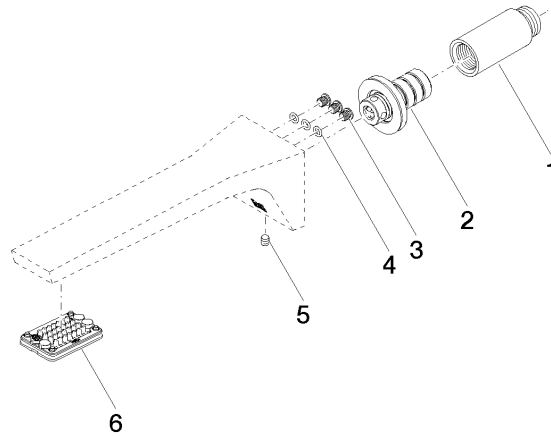

**CL.1 Wall-mounted basin spout without pop-up waste - Champagne (22kt Gold)**

CL.1

13 800 705

- 200mm projection
- fixed spout
- rectangular spray pattern with 40 individual jets
- hole diameter 37 mm
- lead-free
- 1/2" connection
- plug-link mounting
- max. flow 4.5 l/min
- This product can help a building meet the requirements of Green Building Rating Systems, e.g. LEED®, BREEAM®, DGNB

mm [inches]

Flow rate chart

Certificates

IAPMO\_N-4976. IAPMO\_8834 (1). IAPMO\_6397.

13 800 705

Parts for other finishes can be found here: [Chrome](#)

### Spare parts list

No.	Item Number	Name	Quantity used	Delivery time
1	09 24 03 081 10 90	extension	1	2
2	90 24 03 108 01 90	nipple set	1	2
3	09 30 30 113 20 90	screw	3	2
4	09 14 10 001 90	seal	3	2
5	90 31 11 004 00 90	pin	1	2
6	90 11 02 297 00 90	aerator	1	2